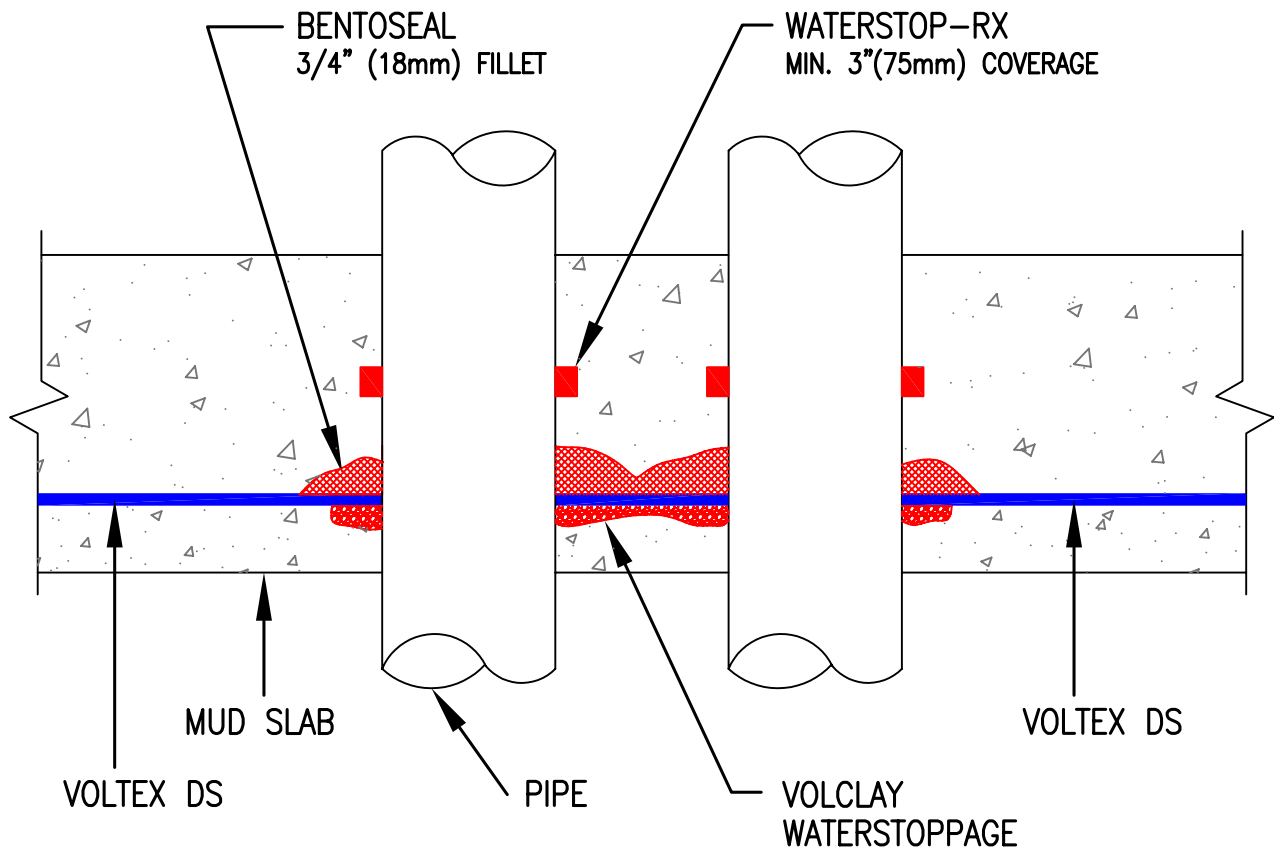

VOLTEX DS WATERPROOFING

FOUNDATION DETAIL

Multiple Pipe Penetration

DETAIL

DS-114

NO SCALE - 01/05

INSTALL VOLTEX DS WITH DARK GRAY (WOVEN) GEOTEXTILE SIDE UP

This information is based on data and knowledge considered to be true and accurate. The information is offered for the users' consideration and verification, but CETCO does not warrant the results obtained and assumes no liability for the use of the information. The information is subject to change without notice. Please contact CETCO with any questions or deviations from this information. CETCO waterproofing products are not expansion joint materials. Expansion joints should be sealed with a proper expansion joint material by others.