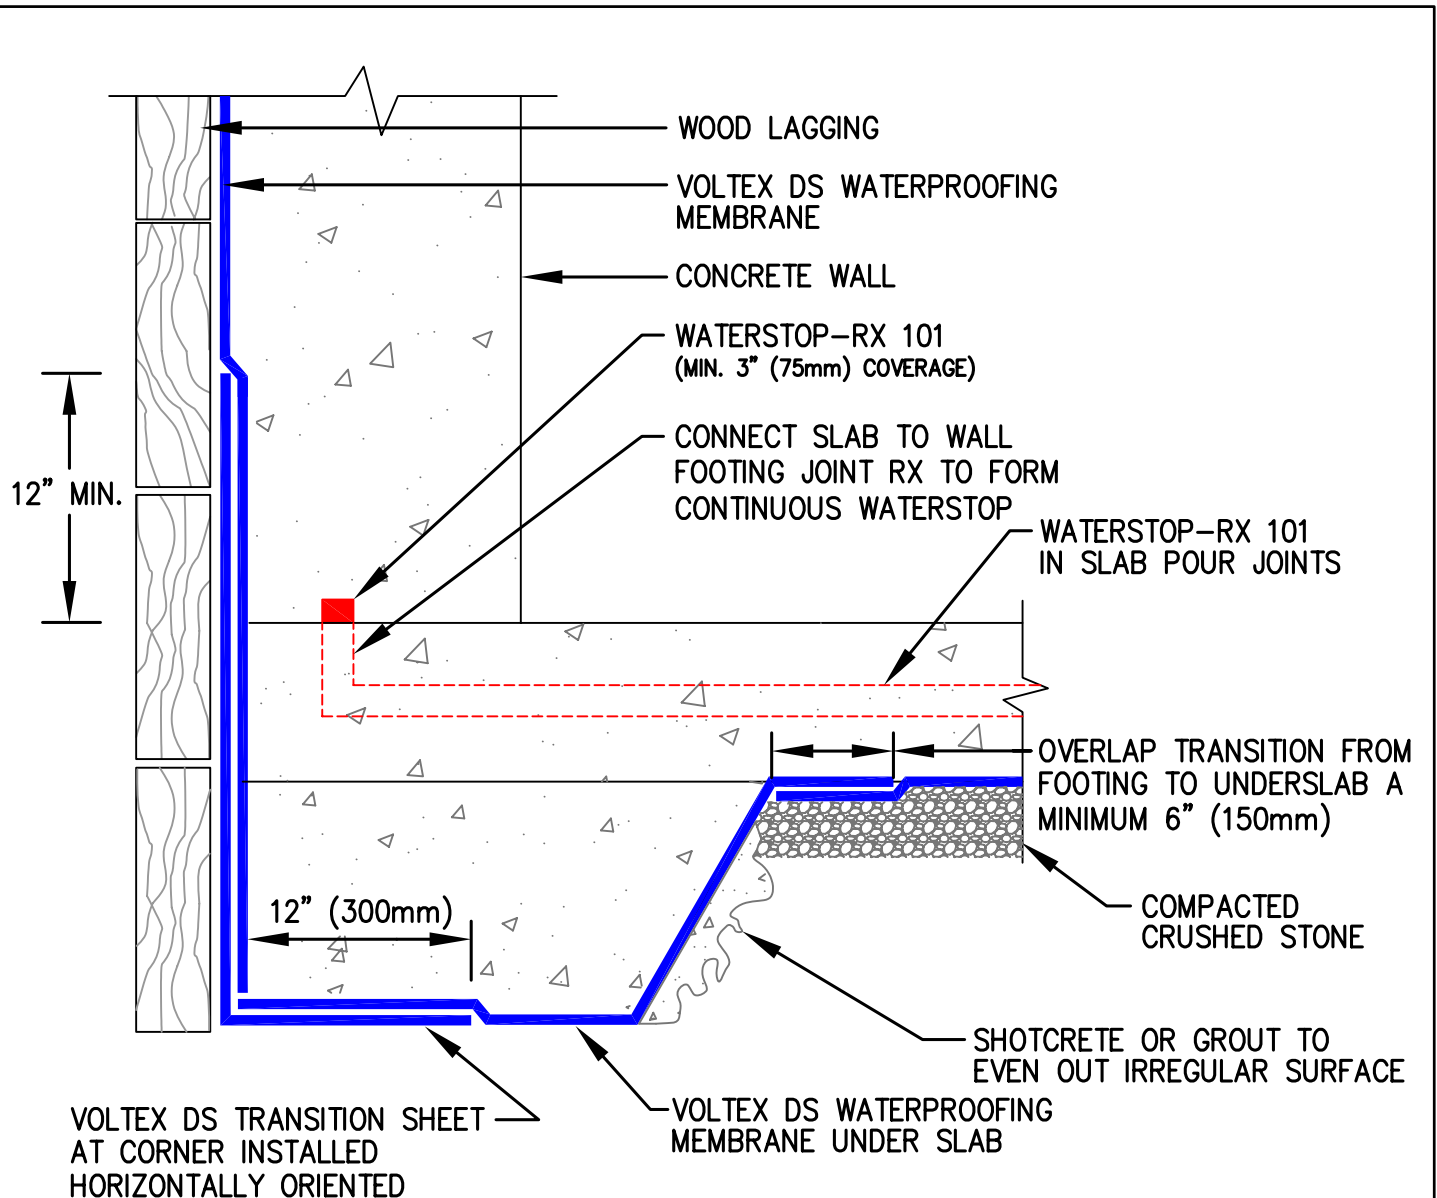

VOLTEX DS WATERPROOFING

FOUNDATION DETAIL

Property Line Slab Edge - Wide Footing

DETAIL

DS-117

NO SCALE - 01/05

INSTALL VOLTEX DS WITH DARK GRAY (WOVEN) GEOTEXTILE FACING INSTALLER

This information is based on data and knowledge considered to be true and accurate. The information is offered for the users' consideration and verification, but CETCO does not warrant the results obtained and assumes no liability for the use of the information. The information is subject to change without notice. Please contact CETCO with any questions or deviations from this information. CETCO waterproofing products are not expansion joint materials. Expansion joints should be sealed with a proper expansion joint material by others.